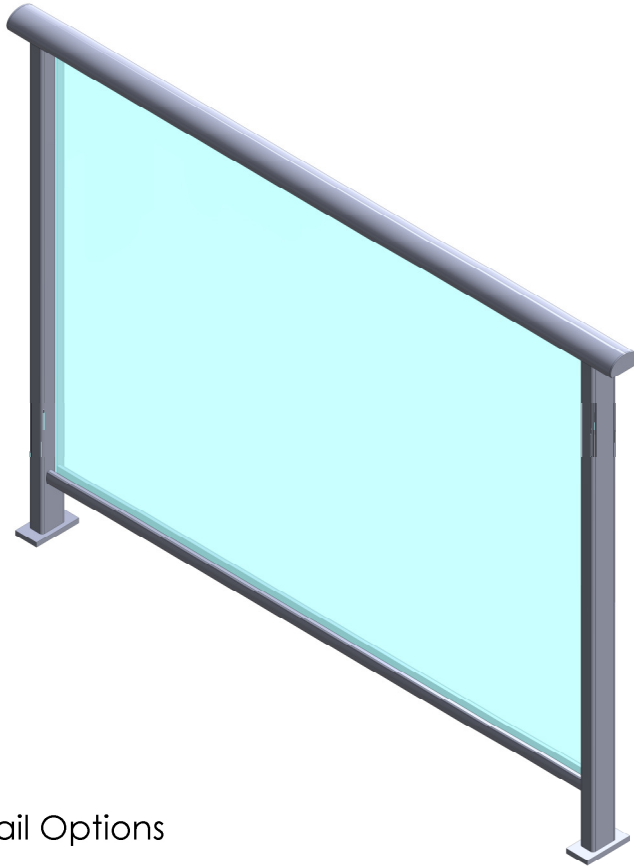

Slimline Balustrade Vienna

Standard Specifications

- 56 x 32mm Legs
- 38 x 25 Midrail
- 6mm Toughened Glass
- Handrail Options
 - Elliptical 68mm x 40mm
 - Classic 60mm x 28mm
 - Round 60mm x 38mm
 - Tasmanian Oak
 - Jarrah
- Fixing Options
 - Top Fix
 - Side Fix
 - Core Fix

Handrail Options

Elliptical Handrail

Classic Handrail

Round Handrail